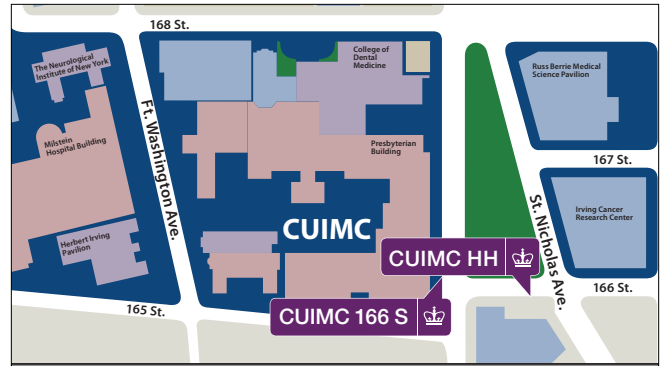

STOP LOCATIONS

- 96: 214 West 96th St. (btwn. Broadway & Amsterdam facing East)
- 116 S: NW corner of 116th St. & Broadway (mid-day only) facing South
- 116 N: NE corner of 116th St. & Broadway facing North
- 120 E: 530 West 120th St. btwn. Broadway & Amsterdam (btwn. Pupin & Schapiro)
- 120 S: NW corner of 120th St. & Broadway facing South
- 120 N: SE corner of 120th St. & Broadway facing North
- ① Train AM: NW corner of 125th St. & St. Nicholas Ave. facing West
- ① Train PM: 125th St. btwn. St. Nicholas Ave. & Morningside
- ②/③ Train AM: 105 W 125th St. (in front of Staples)
- ②/③ Train PM: 72 W 125th St. (in front of Chipotle)
- CUIMC to HH: 3960 Broadway on 166th St. between Broadway & St. Nicholas facing East
- CUIMC 166 S: SW corner of 166th St. & Broadway facing S (Children's Hospital)
- EC: Employment Center, SE corner of Tiemann Place facing North
- HH (Harlem Hospital): SW corner of Lenox Ave. & 135th St. facing South
- HH (Harlem Hospital) PM: NW corner of 135th St. & Lenox Avenue facing West
- JLG S: NW corner of 129th St. & Broadway facing South
- JLG N: SE corner of 130th St. & Broadway facing North
- Metro N: NE corner of 125th St. & Madison Ave. facing North
- Nash S: SW corner of 133rd St. & Broadway facing South
- Nash N: SE corner of 133rd St. & Broadway facing North
- S'bucks: 3165 Broadway (SW corner of Broadway and Tiemann Place) facing South
- Stude S: SW corner of 131st St. & Broadway facing South
- Stude N: SE corner of 131st St. & Broadway facing North
- TC 120 N: 525 West 120th St. btwn Broadway & Amsterdam (Teacher's College)

For more information visit transportation.columbia.edu

Morningside & Manhattanville Stops

96th Street Stop

CUIMC Stops

2/3 Train Stops

Harlem Hospital Stops

A Train Stops

MetroNorth Stop