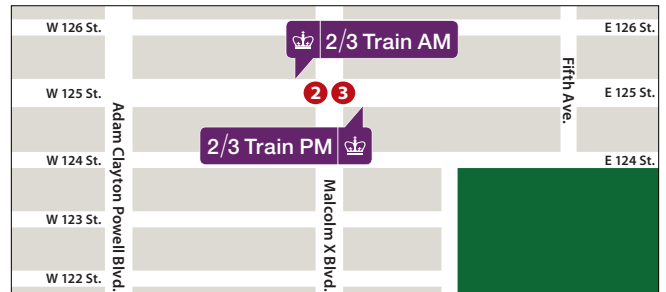

STOP LOCATIONS

- 96: 214 West 96th St. (btwn. Broadway & Amsterdam facing East)
- 116 S: NW corner of 116th St. & Broadway (mid-day only) facing South
- 116 N: NE corner of 116th St. & Broadway facing North
- 120 E: 530 West 120th St. btwn. Broadway & Amsterdam (btwn. Pupin & Schapiro)
- 120 S: NW corner of 120th St. & Broadway facing South
- 120 N: SE corner of 120th St. & Broadway facing North
- ① Train AM: NW corner of 125th St. & St. Nicholas Ave. facing West
- ① Train PM: 125th St. btwn. St. Nicholas Ave. & Morningside
- ②/③ Train AM: 105 W 125th St. (in front of Staples)
- ②/③ Train PM: 72 W 125th St. (in front of Chipotle)
- CUIMC to HH: 3960 Broadway on 166th St. between Broadway & St. Nicholas facing East
- CUIMC 166 S: SW corner of 166th St. & Broadway facing S (Children's Hospital)
- EC: Employment Center, SE corner of Tiemann Place facing North
- HH (Harlem Hospital): SW corner of Lenox Ave. & 135th St. facing South
- HH (Harlem Hospital) PM: NW corner of 135th St. & Lenox Avenue facing West
- JLG S: NW corner of 129th St. & Broadway facing South
- JLG N: SE corner of 130th St. & Broadway facing North
- Metro N: NE corner of 125th St. & Madison Ave. facing North
- Nash S: SW corner of 133rd St. & Broadway facing South
- Nash N: SE corner of 133rd St. & Broadway facing North
- S'bucks: 3165 Broadway (SW corner of Broadway and Tiemann Place) facing South
- Stude S: SW corner of 131st St. & Broadway facing South
- Stude N: SE corner of 131st St. & Broadway facing North
- TC 120 N: 525 West 120th St. btwn Broadway & Amsterdam (Teacher's College)

For more information visit transportation.columbia.edu

Morningside & Manhattanville Stops

96th Street Stop

CUIMC Stops

2/3 Train Stops

Harlem Hospital Stops

A Train Stops

MetroNorth Stop