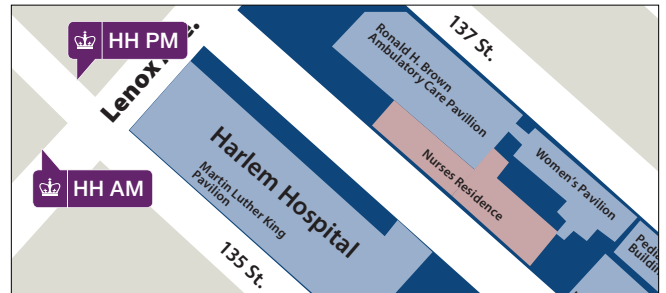

STOP LOCATIONS

- 96: 214 West 96th St. (btwn. Broadway & Amsterdam facing East)
- 116 S: NW corner of 116th St. & Broadway (mid-day only) facing South
- 116 N: NE corner of 116th St. & Broadway facing North
- 120 E: 530 West 120th St. btwn. Broadway & Amsterdam (btwn. Pupin & Schapiro)
- 120 S: NW corner of 120th St. & Broadway facing South
- 120 N: SE corner of 120th St. & Broadway facing North
- ① Train AM: NW corner of 125th St. & St. Nicholas Ave. facing West
- ① Train PM: 125th St. btwn. St. Nicholas Ave. & Morningside
- ②/③ Train AM: 105 W 125th St. (in front of Staples)
- ②/③ Train PM: 72 W 125th St. (in front of Chipotle)
- CUIMC to HH: 3960 Broadway on 166th St. between Broadway & St. Nicholas facing East
- CUIMC 166 S: SW corner of 166th St. & Broadway facing S (Children's Hospital)
- EC: Employment Center, SE corner of Tiemann Place facing North
- HH (Harlem Hospital): SW corner of Lenox Ave. & 135th St. facing South
- HH (Harlem Hospital) PM: NW corner of 135th St. & Lenox Avenue facing West
- JLG S: NW corner of 129th St. & Broadway facing South
- JLG N: SE corner of 130th St. & Broadway facing North
- Metro N: NE corner of 125th St. & Madison Ave. facing North
- Nash S: SW corner of 133rd St. & Broadway facing South
- Nash N: SE corner of 133rd St. & Broadway facing North
- S'bucks: 3165 Broadway (SW corner of Broadway and Tiemann Place) facing South
- Stude S: SW corner of 131st St. & Broadway facing South
- Stude N: SE corner of 131st St. & Broadway facing North
- TC 120 N: 525 West 120th St. btwn Broadway & Amsterdam (Teacher's College)

For more information visit transportation.columbia.edu

Morningside & Manhattanville Stops

96th Street Stop

CUIMC Stops

2/3 Train Stops

Harlem Hospital Stops

A Train Stops

MetroNorth Stop