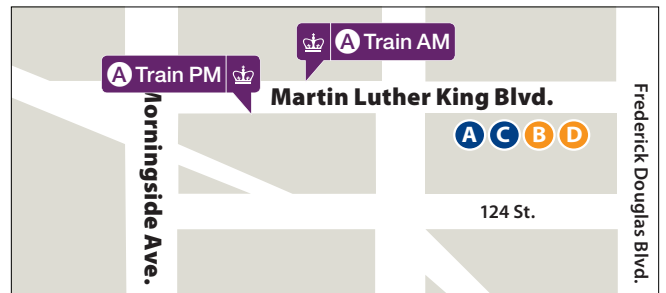

STOP LOCATIONS

- 96: 214 West 96th St. (btwn. Broadway & Amsterdam facing East)
- 116 S: NW corner of 116th St. & Broadway (mid-day only) facing South
- 116 N: NE corner of 116th St. & Broadway facing North
- 120 E: 530 West 120th St. btwn. Broadway & Amsterdam (btwn. Pupin & Schapiro)
- 120 S: NW corner of 120th St. & Broadway facing South
- 120 N: SE corner of 120th St. & Broadway facing North
- ① Train AM: NW corner of 125th St. & St. Nicholas Ave. facing West
- ① Train PM: 125th St. btwn. St. Nicholas Ave. & Morningside
- ②/③ Train AM: 105 W 125th St. (in front of Staples)
- ②/③ Train PM: 72 W 125th St. (in front of Chipotle)
- CUIMC to HH: 3960 Broadway on 166th St. between Broadway & St. Nicholas facing East
- CUIMC 166 S: SW corner of 166th St. & Broadway facing S (Children's Hospital)
- EC: Employment Center, SE corner of Tiemann Place facing North
- HH (Harlem Hospital): SW corner of Lenox Ave. & 135th St. facing South
- HH (Harlem Hospital) PM: NW corner of 135th St. & Lenox Avenue facing West
- JLG S: NW corner of 129th St. & Broadway facing South
- JLG N: SE corner of 130th St. & Broadway facing North
- Metro N: NE corner of 125th St. & Madison Ave. facing North
- Nash S: SW corner of 133rd St. & Broadway facing South
- Nash N: SE corner of 133rd St. & Broadway facing North
- S'bucks: 3165 Broadway (SW corner of Broadway and Tiemann Place) facing South
- Stude S: SW corner of 131st St. & Broadway facing South
- Stude N: SE corner of 131st St. & Broadway facing North
- TC 120 N: 525 West 120th St. btwn Broadway & Amsterdam (Teacher's College)

For more information visit transportation.columbia.edu

Morningside & Manhattanville Stops

96th Street Stop

CUIMC Stops

2/3 Train Stops

Harlem Hospital Stops

A Train Stops

MetroNorth Stop